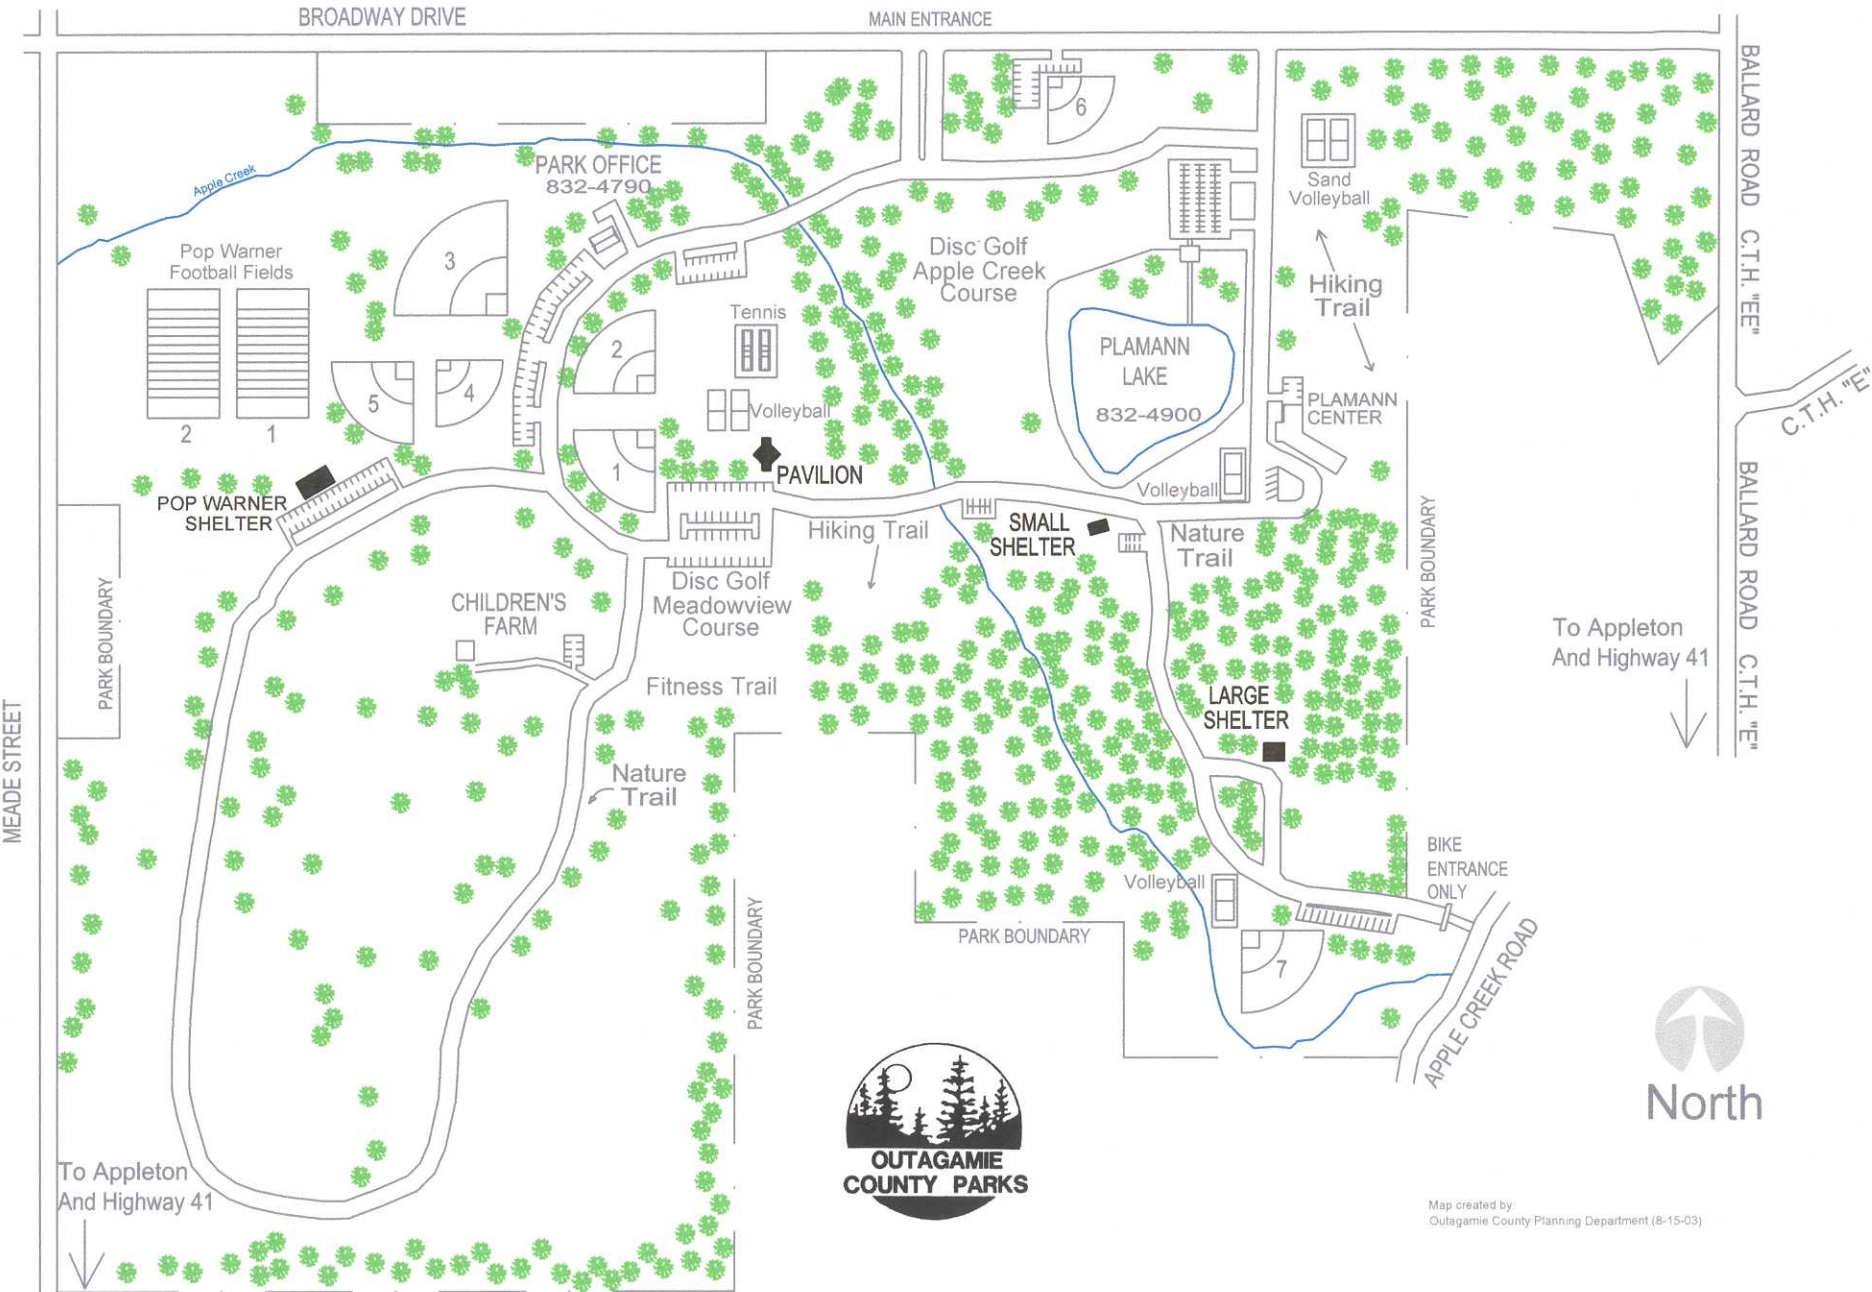

# PLAMANN PARK OUTAGAMIE COUNTY PARKS SYSTEM

Map created by:  
Outagamie County Planning Department (8-15-03)